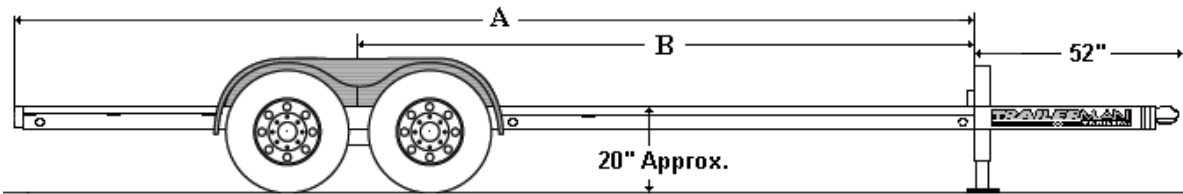

### Angle Car Hauler

83" X 16' (Flat)

- |  |                                  |                       |
|--|----------------------------------|-----------------------|
| (1) 3500# EZ Lube Elec. Axle             | 2 5/16" A-Frame Coupler          | Protected Wiring      |
| (1) 3500# EZ Lube Idler Axle             | Top Wind (2K) Jack               | Treated 2" Wood Floor |
| ST205-75D-15" 6-PR Tires on 5-Hole Wheel | (T-Man) Teardrop Fenders w/Backs | Safety Chains         |
| 5' Slide in Ramps w/Side Storage         | D.O.T Approved Lights            | Stake Pockets         |

(Ship Wt.: 1,930# GAWR: 7,000# GVWR: 7,000#)

MAINFRAME: 5 x 3 x 1/4 Angle    TONGUE: 4" Channel    CROSS MEMBERS: 3 x 2 x 3/16 Angle

CENTERS: 24"    FENDER HEIGHT: 9"

Measurements		
Length	A	B
16	192	113
18	216	138
20	240	153