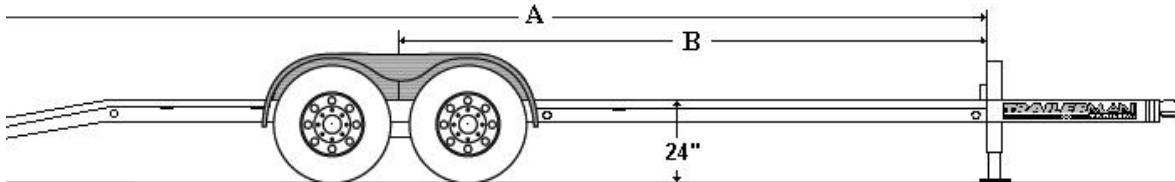

## Heavy Duty Car Hauler

**Model # HCT7162S10**

83" Width X 16 + 2' (18') Length

**Add a Metal  
A-Frame  
Lockable Tool  
Box on the  
Tongue!!!**

- |  |  |                                  |
|--|--|----------------------------------|
| (1) 6K EZ Lube Elec. Axles                         | 8K Drop Leg Jack                           | Safety Chains & Stake Pockets    |
| (1) 6K EZ Lube Idler Axle                          | Teardrop Fenders w/Backs                   | 2" Treated Wood Floor            |
| ST225-75R-15" 8-PR Tires on 6-Hole Wheel           | Bump Rail in Front                         | Rubber Mounted Waterproof Lights |
| 2 5/16" A-Frame Coupler                            | Break-A-Way Kit Brkt. Bolt & Nut           | Sealed Wire Harness w/7-Way Plug |
| 5' Slide in Ramps w/Rear Storage                   | 2' Dove w/ Perforated Steel Traction Plate | Spare Tire Carrier               |
| 2-Component Epoxy & Polyurethane Primer & Top Coat |  |                                  |

(Ship Wt.: 2,660# GAWR: 10,000# GVWR: 10,000#)

<b>MAINFRAME:</b> 6" Channel	<b>TOUNGE:</b> 6" Channel	<b>CROSS MEMBERS:</b> 3" Channel
<b>CENTERS:</b> 24"	<b>DECK HEIGHTH:</b> 24"	<b>FENDER HEIGHTH:</b> 8"

Measurements		
Length	A	B
14	168	104
16	192	119
18	220	134
20	243	149
22	268	164
24	288	178

All measurements are approximate

SOME AVAILABLE OPTIONS		
22'-24' Lengths; includes rear stabilizers	Gooseneck w/12K Dual Pin Jack	Surge Brakes(1&2
(2) Elec. Brake Axles w/Break-A-Way Kit	M.D. Ladder Style 1-pc. Gate w/Spg	Dual Pin SL Dropleg Jack (12K)
6k 8-Hole EZ Lube Axle Pkg	Spg. Asstd. Stand Up Ramps w/Knees	Mesh on Ramps